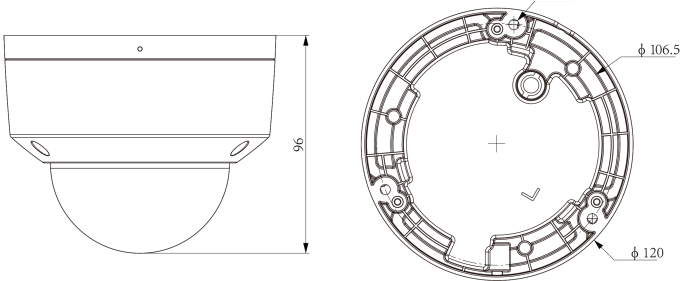

Email: sales@canadasecurity.com
Website: canadasecurity.com

US : +1 301 900 1000
CA : +1 289 800 9000

SPECIFICATIONS

Camera	
Image Sensor	1/2.9"CMOS
Min. Illumination	Color:0.02Lux@(F1.6,AGC ON),B/W:0Lux with IR
Shutter Time	1s~1/100000s
Day&Night	IR-cut filter with auto switch (ICR)
Smart IR	Yes
WDR	120dB
S/N	>40dB
Angle Adjustment	0~350°(P); 0~70°(T); 0~350°(R)
Lens	
Lens Type	Motorized
Focal Length	2.8~12mm
Lens Mount	Φ14
Aperture Range	F1.6
Aperture Type	Fixed
Field of View	104.7°~30.3°(H); 56.5°~17.2°(V); 120.9°~34.8°(D)
DORI Distance	W: Detect:56.0m Observe:22.2m Recognize:11.2m Identify:5.6m T: Detect:240.0m Observe:95.2m Recognize:48.0m Identify:24.0m
Illuminator	
IR LEDs	4
IR Distance	Up to 30m
Wavelength	850nm
Compression Standard	
Video Compression	S+265/H.265/H.264B/H.264M/H.264H
Video Bit Rate	32k~6Mbps
Audio Compression	G.711A/G.711U
Audio Sampling Rate	8kHz
Image	
Max. Resolution	4MP,2688×1520@25fps
Main Stream	PAL:25fps(2688×1520, 2560×1440, 2304×1296, 1920×1080, 1280×720) NTSC:24fps(2688×1520, 2560×1440), 30fps(2304×1296, 1920×1080, 1280×720)
Sub Stream	PAL:25fps(704×576, 704×288, 640×360, 352×288) NTSC:30fps(704×480, 704×240, 640×360, 352×240)
BLC	Yes

* Listed resolutions are only selectable options. It does not mean that all streams can work at their maximum resolution at the same time.

Package Dimensions 140(L)140(W)120(H)mm

GrossWeight 0.5kg

DIMENSIONS (Unit: mm)