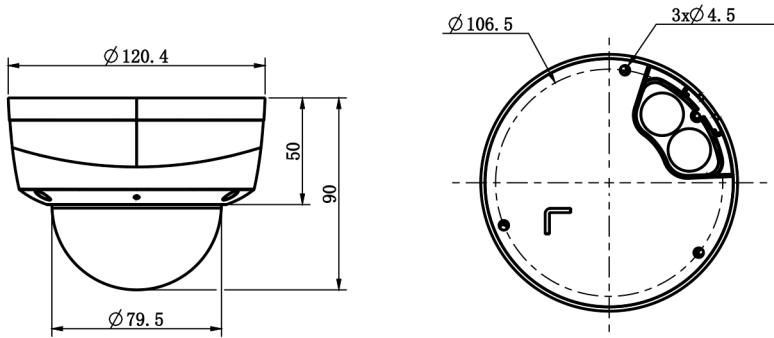

DIMENSIONS (Unit: mm)

ACCESSORIES

DISTRIBUTED BY