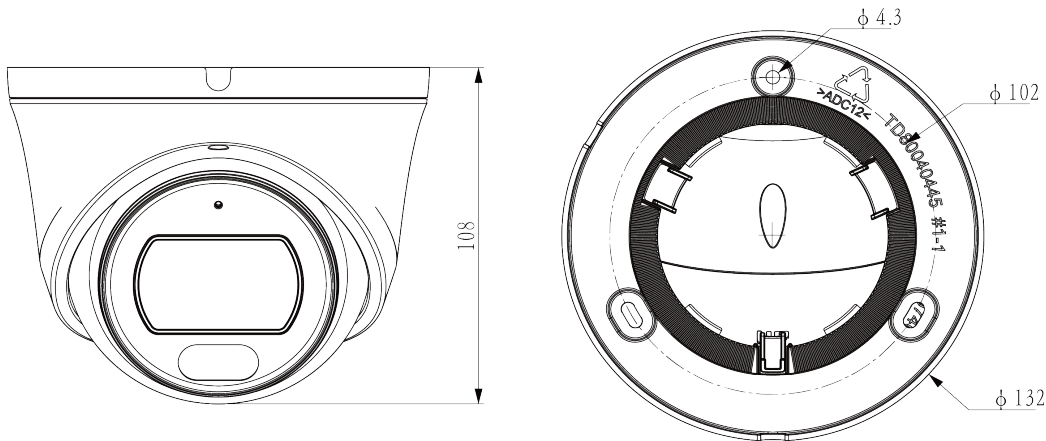

Storage Humidity	10%~95%RH(non-condensing)
Power Supply	DC12V±25%,Max. 8W; PoE:IEEE 802.3af,Max. 9W
Protection	Surge4000V; ESD6000V; IP67
Boundary Dimensions	132(L)132(W)108(H)mm
Package Dimensions	180(L)170(W)130(H)mm
GrossWeight	0.9kg

DIMENSIONS (Unit: mm)

Assembly diagram of Junction Box

CS-P4BM SpecV3

A28

A25

A36

A35