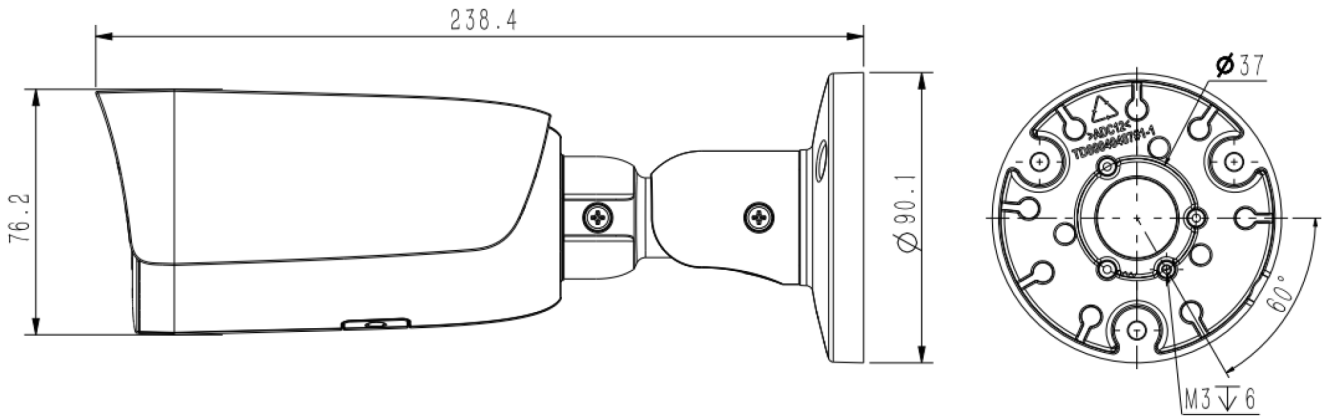

Feature	
Alarm Trigger	Motion Detection;Mask Alarm;Voltage Alarm;Disk Full;Disk R/W Error;IP Address Conflict;MAC Address Conflict;FTP Server Exception
Video Analytics	Human/Vehicle Classification;Tripwire;Perimeter
Rules of behavior analyse in 1 scene	7
Early Warning(EW)	N/A
Linkage Method	send emailtrigger recording;trigger capture;notify surveillance center
Network	
ANR	ANR
Protocols	HTTP;HTTPS;TCP/IP;UDP;UPnP;ICMP;IGMP;N/A;SNMP;DHCP;DNS;DDNS;Easy DDNS;NTP;SMTP;SSL;802.1X;QoS;IPv4;IPv6;N/A;PPPOE;N/A;SSH;Unicast;Multicast;RTCP;ARP;RTP;SRTP;RTSP;FTP;SFTP;NAS
System Compatibility	onvif Profile S/T/G/M;CGI;MILSTONE;RTMP
Remote Connection	≤2
Client	NetVideo / Video Sight
Moblie Client	Video Sight
Web Version	IE 10+;Firefox52+;Edge89+;Safari11+;Chrome57+
Interface	
Communication Interface	1RJ45,10M/100M self adaptive Ethernet port
Audio I/O	N/A
Alarm I/O	N/A
Built-In Mic	Yes
Built- In Speaker	N/A
Reset Button	Yes
On-board storage	Built-in Micro SD card slot, up to 512GB
General	
Web Client Language	17 languages English/Spanish/Korean/Italian/Turkish/Russian/Thai/French/Polish/Dutch/Hebrew/Arabic/Vietnamese/German/Ukrainian/Portuguese/Albanian
Operating Conditions	-40°C-65°C
Operating Humidity	0-95%(non-condensing)
Storage Temperature	-40°C-65°C
Storage Humidity	0-95%(non-condensing)
Power Supply	DC 12V±25%, PoE (802.3af)
Power Consumption	DC12V±25%,MAX 8.5W;POE 802.3at,MAX 9.5W
Protection	Surge protection 2000V;Lightning proof 6000V;IP67;N/A
Boundary Dimensions	239(L)90(W)90(H)mm
Package Dimensions	280(L)125(W)140(H)mm
GrossWeight	1.28kg
NetWeight	0.92kg

DIMENSIONS (Unit: mm)

ACCESSORIES

A36

CS-P54BM SpecV5