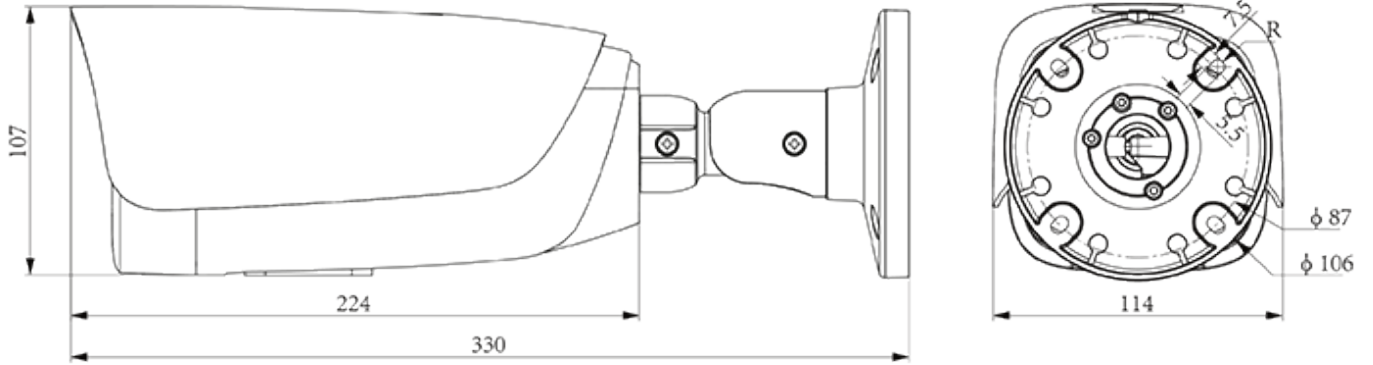

Reset Button	Yes
On-board storage	Support microSD/microSDHC/microSDXC card, up to 512 GB
RTC	Yes
Additional interfaces	RS-485
General	
Web Client Language	17 languages English/Spanish/Korean/Italian/Turkish/Russian/Thai/ French/Polish/Dutch/Hebrew/Arabic/Vietnamese/German/Ukrainian/Portuguese/Albanian
Operating Temperature	-40 ~65 (No turning on the light)
Operating Humidity	Humidity 95% or less (no condensation)
Storage Temperature	-40 ~65
Storage Humidity	Humidity 95% or less (no condensation)
Power Supply	DC12V±25%,MAX 7W; POE 802.3af,MAX 8W
Protection	Surge4000V; ESD6000V; IP67
Boundary Dimensions	327(L)114(W)105(H)mm
Package Dimensions	360(L)150(W)170(H)mm
GrossWeight	1.85kg

AVAILABLE MODEL

CS-I5LQ I-T-4mm

DIMENSIONS (Unit: mm)

Assembly diagram of Junction Box

A22

A35_V5.0

A36_V5.0