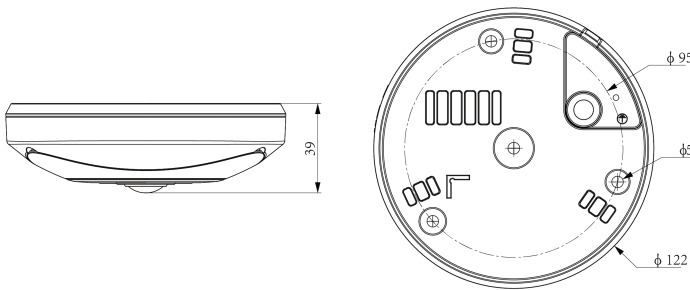

### Interface

Communication Interface	1×RJ-45 (10/100 Base-T)
Audio I/O	1×input, two-core , max. input amplitude:3.3 Vpp, input impedance:1 KΩ, interface type:non-equilibrium; 1×output, two-core, max. output amplitude:3.3 Vpp, output impedance:100 Ω, interface type: non-equilibrium
Alarm I/O	1×input,TTL,3mA,3.3VDC; 1×output,TTL,30mA,12VDC
Built-in Mic	1×Built-in Mic
Reset Button	Yes
On-board Storage	Support microSD/microSDHC/microSDXC card,up to 512GB
RTC	Yes

### DIMENSIONS (Unit: mm)