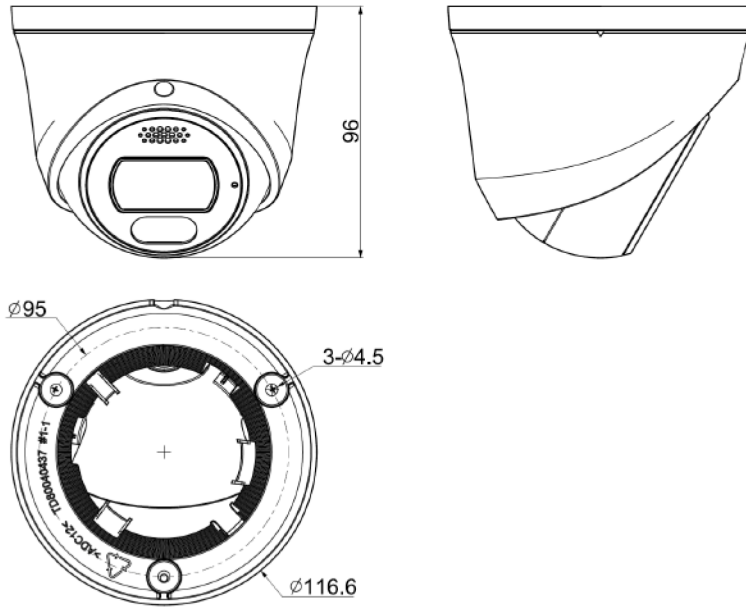

## SPECIFICATIONS

Camera	
Image Sensor	1/2.8" CMOS
Signal System	PAL/NTSC
Min. Illumination	Color: 0.002Lux@ (F1.6, AGC ON), B/W: 0Lux with IR
Shutter Time	1s to 1/100,000s
Day & Night	Dual IR Cut Filter with Auto Switch
Wide Dynamic Range	120dB
Angle Adjustment	Bracket, pan: 0° to 340°, tilt: 0° to 75°, rotate: 0° to 360°
Lens	
Lens Type	Fixed
Focus	2.8mm
Lens Mount	M12
Aperture	F1.6, Fixed
FOV	Horizontal field of view: 105.3° Vertical field of view: 56.9° Diagonal field of view: 127.9°
Illuminator	
IR LEDs	2
IR Range	Up to 30m
Wavelength	850nm
White LEDs/Warmlights	N/A
Range	15-20m
Compression Standard	
Video Compression	S+265/H.265/H.264
Video Bit Rate	32 Kbps~16 Mbps
Audio Compression	G.711A/G.711U/ADPCM_D/AAC_LC
Audio Bit Rate	8K~48Kbps
Image	
Max. Resolution	3840×2160
Main Stream	PAL: 20fps (3840×2160, 3072×2048), 25fps (2560×1440, 2304×1296, 1920×1080, 1280×720) NTSC: 20fps (3840×2160, 3072×2048), 30fps (2560×1440, 2304×1296, 1920×1080, 1280×720)
Sub Stream	PAL: 25fps(704x576, 704x288, 352x288, 640x360) NTSC: 30fps(704x480, 704x240, 352x240, 640x360)
Third Stream	PAL: 25fps(704x576, 704x288, 352x288, 640x480) NTSC: 30fps(704x480, 704x240, 352x240, 640x480)
Image Setting	Saturation, brightness, contrast, sharpness, adjustable by client software or web browser
Image Enhancement	BLC/3D DNR/HLC
ROI	8
OSD	16×16, 32×32, 48×48, 64×64, 96×96, adaptable size, Letters Such as Week, Date, Time, Total 3 Regions
Picture Overlay	Yes
Privacy Mask	Yes, 4 regions
Smart Defog	Yes

\* Listed resolutions are only selectable options. It does not mean that all streams can work at their maximum resolution at the same time.

**AVAILABLE MODEL**  
CS-I5XQ I-2.8mm

**DIMENSIONS (Unit: mm)**