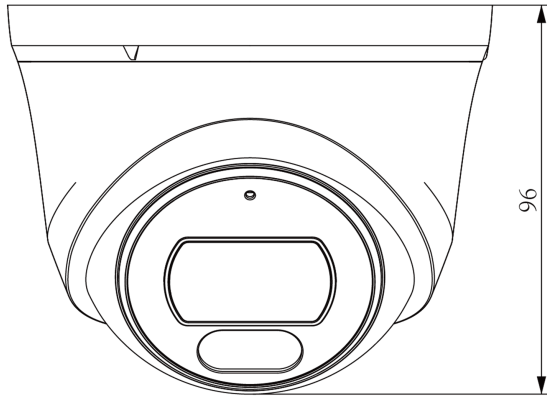

DIMENSIONS (Unit: mm)