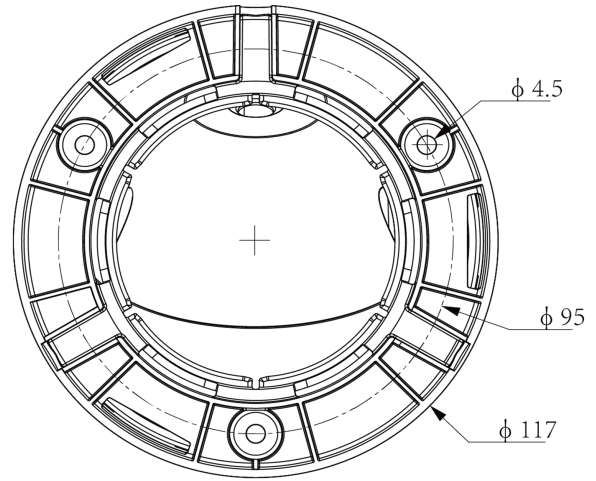

## SPECIFICATIONS

Camera	
Image Sensor	1/2.7"CMOS
Min. Illumination	Color:0.001Lux@(F1.6,AGC ON),B/W:0Lux with IR
Shutter Time	1s~1/100000s
Day&Night	IR-cut filter with auto switch (ICR)
Smart IR	Yes
WDR	WDR
S/N	>52dB
Angle Adjustment	0~340°(P); 0~75°(T); 0~360°(R)
Lens	
Lens Type	Fixed focal lens
Focal Length	2.8mm
Lens Mount	M12
Aperture Range	F1.6
Aperture Type	Fixed
Field of View	112.1°(H); 60.4°(V); 128.7°(D)
DORI Distance	Detect:56m Observe:22.2m Recognize:11.2m Identify:5.6m
Illuminator	
IR LEDs	2
IR Distance	Up to 30m
Wavelength	850nm
White LEDs	2
Whitelight Distance	Up to 15m
Compression Standard	
Video Compression	S+265/H.265/H.264B/H.264M/H.264H
Video Bit Rate	32k~6Mbps
Audio Compression	G.711A/G.711U
Audio Sampling Rate	8kHz
Image	
Max. Resolution	6MP,3200×1800@30fps
Main Stream	PAL:25fps(3200x1800, 2880x1620, 2560×1440, 2304×1296, 1920×1080, 1280×720) NTSC:30fps(3200x1800, 2880x1620, 2560×1440, 2304×1296, 1920×1080, 1280×720)
Sub Stream	PAL:25fps(704×576, 704×288, 640×360, 352×288) NTSC:30fps(704×480, 704×240, 640×360, 352×240)
BLC	Yes

**DIMENSIONS (Unit: mm)**

**Assembly diagram of Junction Box**

**CS-P54BM V5**

**A36**