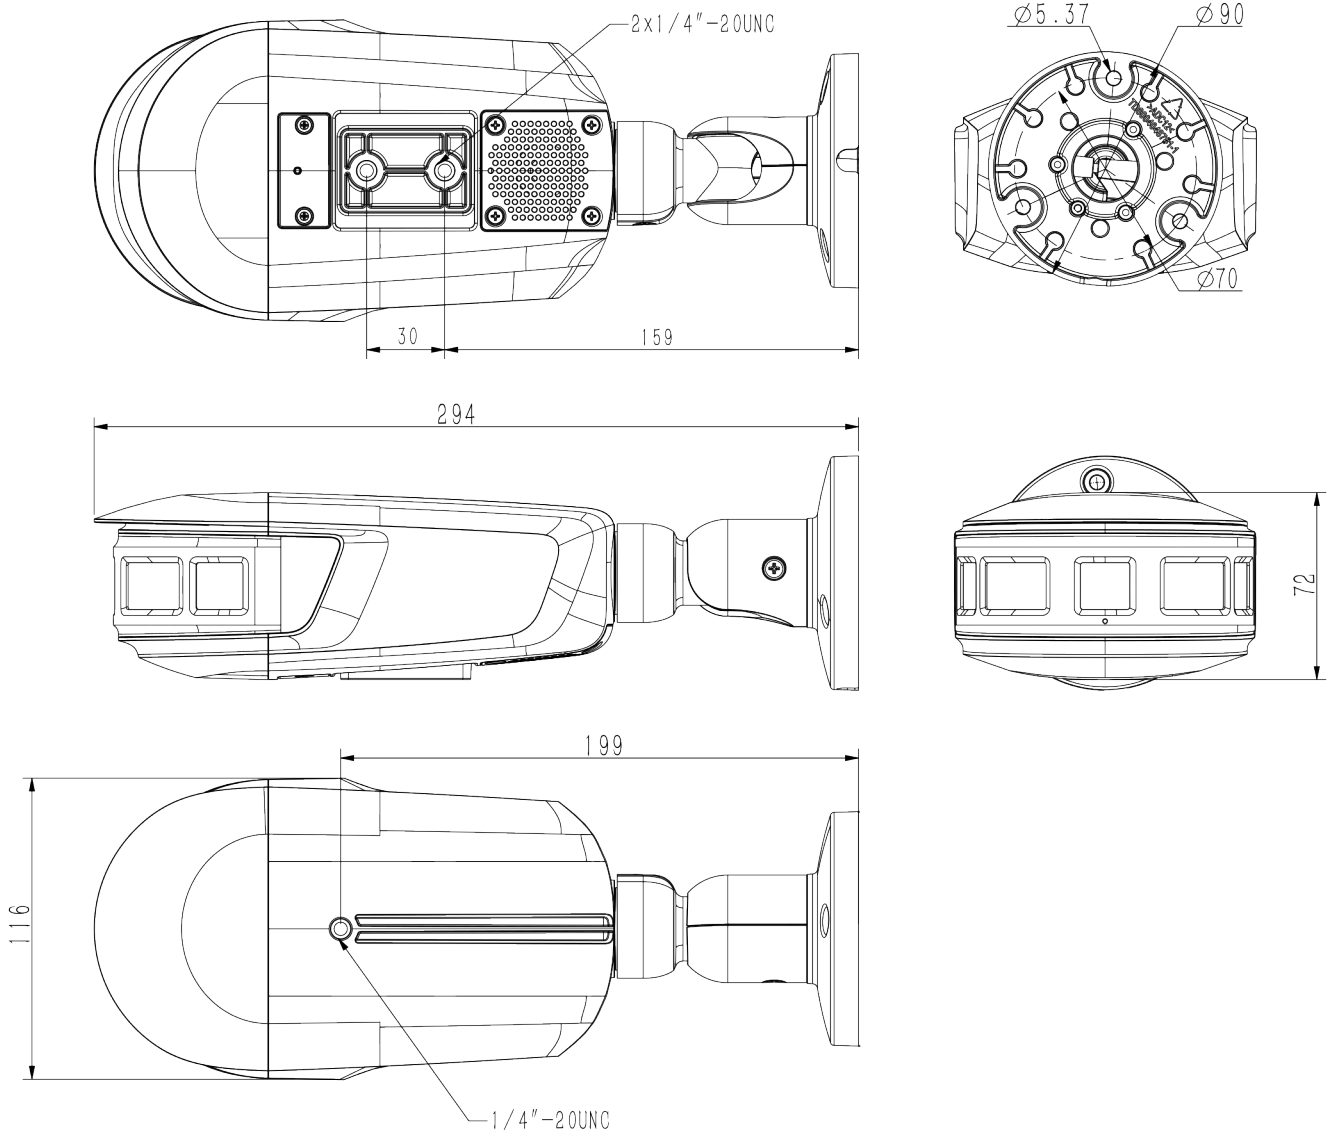

Email: sales@canadasecurity.com
Website: canadasecurity.com

US : +1 301 900 1000
CA : +1 289 800 9000

SPECIFICATIONS

Camera	
Image Sensor	1/2.7"CMOS
Min. Illumination	Color: 0.0001Lux@F1.0
Shutter Time	1s-1/100000s
Day & Night	N/A
WDR	120dB
S/N	>42dB
Angle Adjustment	0~360°;0~90°;0~360°
Lens	
Lens Type	Fixed
Focal Length	2.8mm
Lens Mount	M12
Aperture Range	F1.0, fixed
Field of View	180°(H)±10°;65°(V)±5°;191°(D)±10°
DORI Distance	Detect: 56m Observe: 22m Recognize: 11m Identify: 5.6m
Illuminator	
IR LEDs	N/A
IR Distance	N/A
Wavelength	N/A
White LEDs	3
Whitelight Distance	10m
Compression Standard	
Video Compression	S+265/H.265/H.264B/H.264M/H.264H/Motion JPEG
Video Bit Rate	32k-16Mbps
Audio Compression	G.711A/G.711U/ADPCM_D/AAC_LC
Audio Sampling Rate	8kHz/32kHz/48kHz
Image	
Max. Resolution	4640x1728@25fps
Main Stream	PAL: 25fps(4640x1728,4096x1520) NTSC: 24fps(4640x1728,4096x1520)
Sub Stream	PAL: 25fps(1408x528) NTSC: 24fps(1408x528)
Third Stream	N/A
BLC	Yes
HLC	Yes
AGC	Yes
3D DNR	Yes
White Balance	Auto/Semi-auto/Manual/Sunny/Natural light/Warm light/ Sodium lamp/Incandescent lamp/Locked white balance
ROI	8 regions
Corridor mode	N/A
EIS	N/A
OSD	5 regions;16*16/32*32/48*48/64*64/96*96
Picture Overlay	Yes
Privacy Mask	4 regions
Defog	Yes

DIMENSIONS (Unit: mm)

Assembly diagram of Junction Box

CS-P54BM Spec:V5

A36