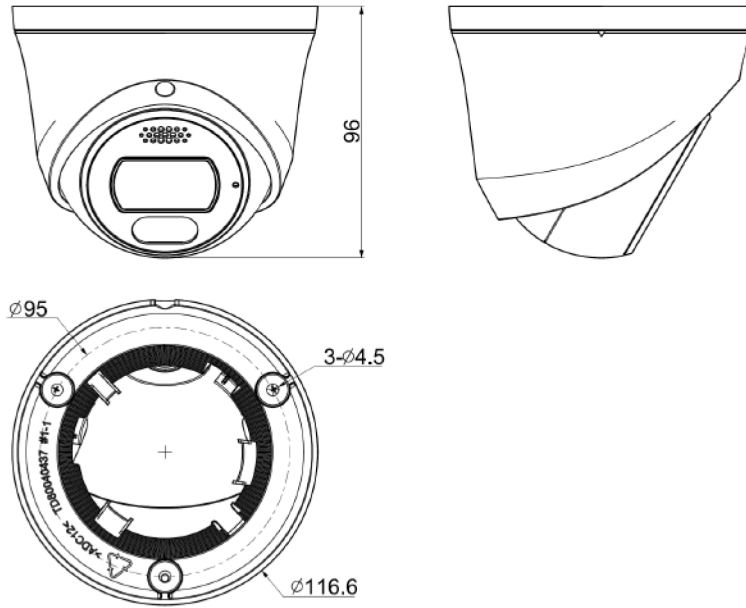

Email: sales@canadasecurity.com
Website: canadasecurity.com

US : +1 301 900 1000
CA : +1 289 800 9000

SPECIFICATIONS

Camera	
Image Sensor	1/2.8" CMOS
Signal System	PAL/NTSC
Min. Illumination	Color: 0.002Lux@ (F1.6, AGC ON), B/W: 0Lux with IR
Shutter Time	1s to 1/100,000s
Day & Night	Dual IR Cut Filter with Auto Switch
Wide Dynamic Range	120dB
Angle Adjustment	Bracket, pan: 0° to 340°, tilt: 0° to 75°, rotate: 0° to 360°
Lens	
Lens Type	Fixed
Focus	2.8mm
Lens Mount	M12
Aperture	F1.6, Fixed
FOV	Horizontal field of view: 105.3° Vertical field of view: 56.9° Diagonal field of view: 127.9°
Illuminator	
IR LEDs	2
IR Range	Up to 30m
Wavelength	850nm
White LEDs/Warmlights	N/A
Range	15-20m
Compression Standard	
Video Compression	S+265/H.265/H.264
Video Bit Rate	32 Kbps~16 Mbps
Audio Compression	G.711A/G.711U/ADPCM_D/AAC_LC
Audio Bit Rate	8K~48Kbps
Image	
Max. Resolution	3840×2160
Main Stream	PAL: 20fps (3840×2160, 3072×2048), 25fps (2560×1440, 2304×1296, 1920×1080, 1280×720) NTSC: 20fps (3840×2160, 3072×2048), 30fps (2560×1440, 2304×1296, 1920×1080, 1280×720)
Sub Stream	PAL: 25fps(704x576, 704x288, 352x288, 640x360) NTSC: 30fps(704x480, 704x240, 352x240, 640x360)
Third Stream	PAL: 25fps(704x576, 704x288, 352x288, 640x480) NTSC: 30fps(704x480, 704x240, 352x240, 640x480)
Image Setting	Saturation, brightness, contrast, sharpness, adjustable by client software or web browser
Image Enhancement	BLC/3D DNR/HLC
ROI	8
OSD	16×16, 32×32, 48×48, 64×64, 96×96, adaptable size, Letters Such as Week, Date, Time, Total 3 Regions
Picture Overlay	Yes
Privacy Mask	Yes, 4 regions
Smart Defog	Yes

* Listed resolutions are only selectable options. It does not mean that all streams can work at their maximum resolution at the same time.

AVAILABLE MODEL

CS-I8XQ I- 2.8mm

DIMENSIONS (Unit: mm)

ACCESSORIES