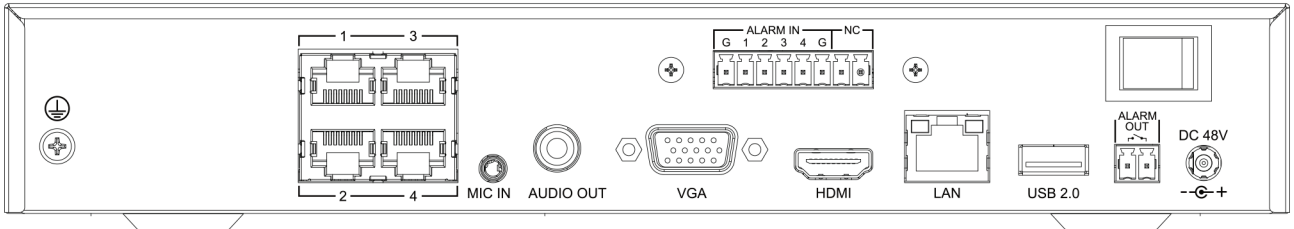

Physical Interfaces

DISTRIBUTED BY

Email: sales@canadasecurity.com
Website: canadasecurity.com

US : +1 301 900 1000
CA : +1 289 800 9000