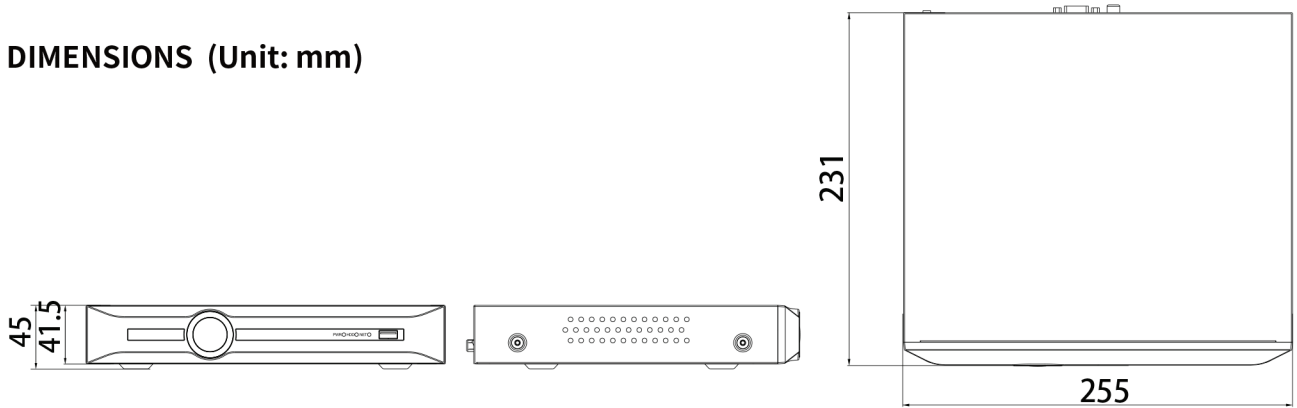

AVAILABLE MODEL
CS-N105 P4

DIMENSIONS (Unit: mm)