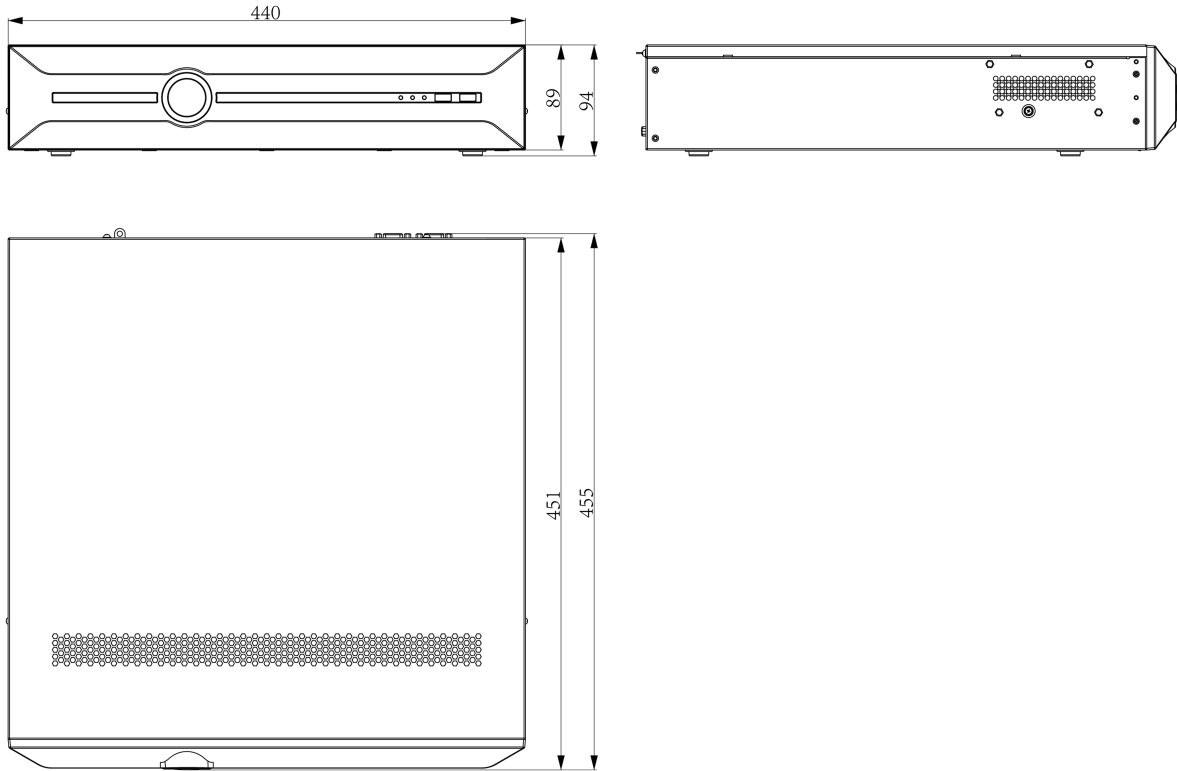

External Port

eSATA	1×eSATA
USB	2×USB2.0; 1×USB3.0
HDMI	2×HDMI(supports up to 4K resolution output)
VGA	2×VGA
Network Interface	2×RJ-45, 10/100/1000 Mbps self-adaptive Ethernet port
SATA	8×SATA interface
RS232	1×RS232
RS485	2×RS485
Alarm I/O	16-ch, TTL inputs, 3mA, 3.3VDC; 4-ch, relay outputs, 1A, 24VDC

DIMENSIONS (Unit: mm)

Physical Interfaces