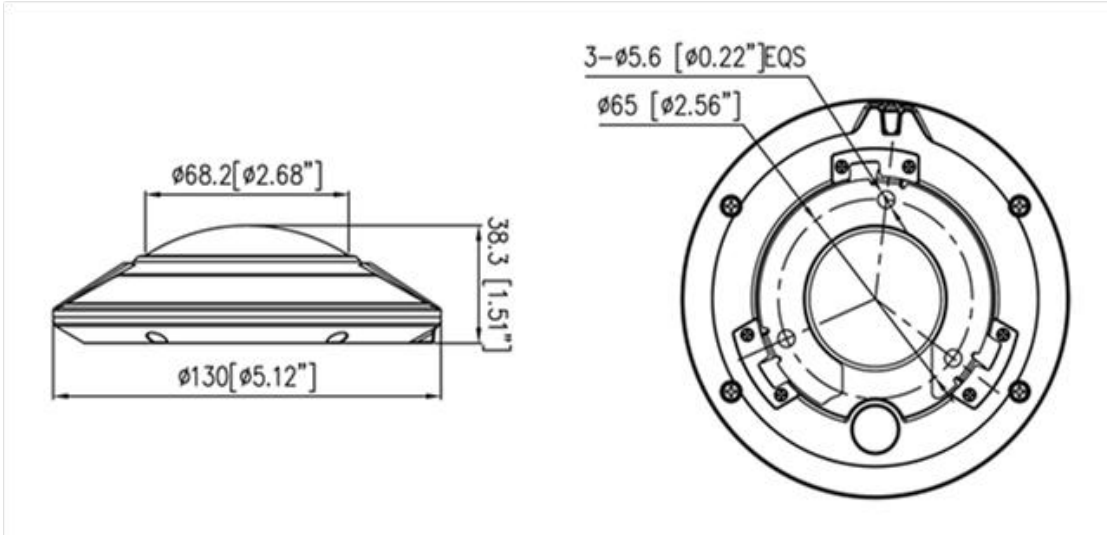

DIMENSIONS (Unit: mm)

Accessories

CS-CBK64SE Junction Box	CS-CBK201A Pendant Cap	CS-CBK402 Ceiling Mount	CS-CBK501 Wall Mount
CS-CBK502 Wall Mount	CS-CBK101 Pole Mount	CS-CBK102 Corner Mount